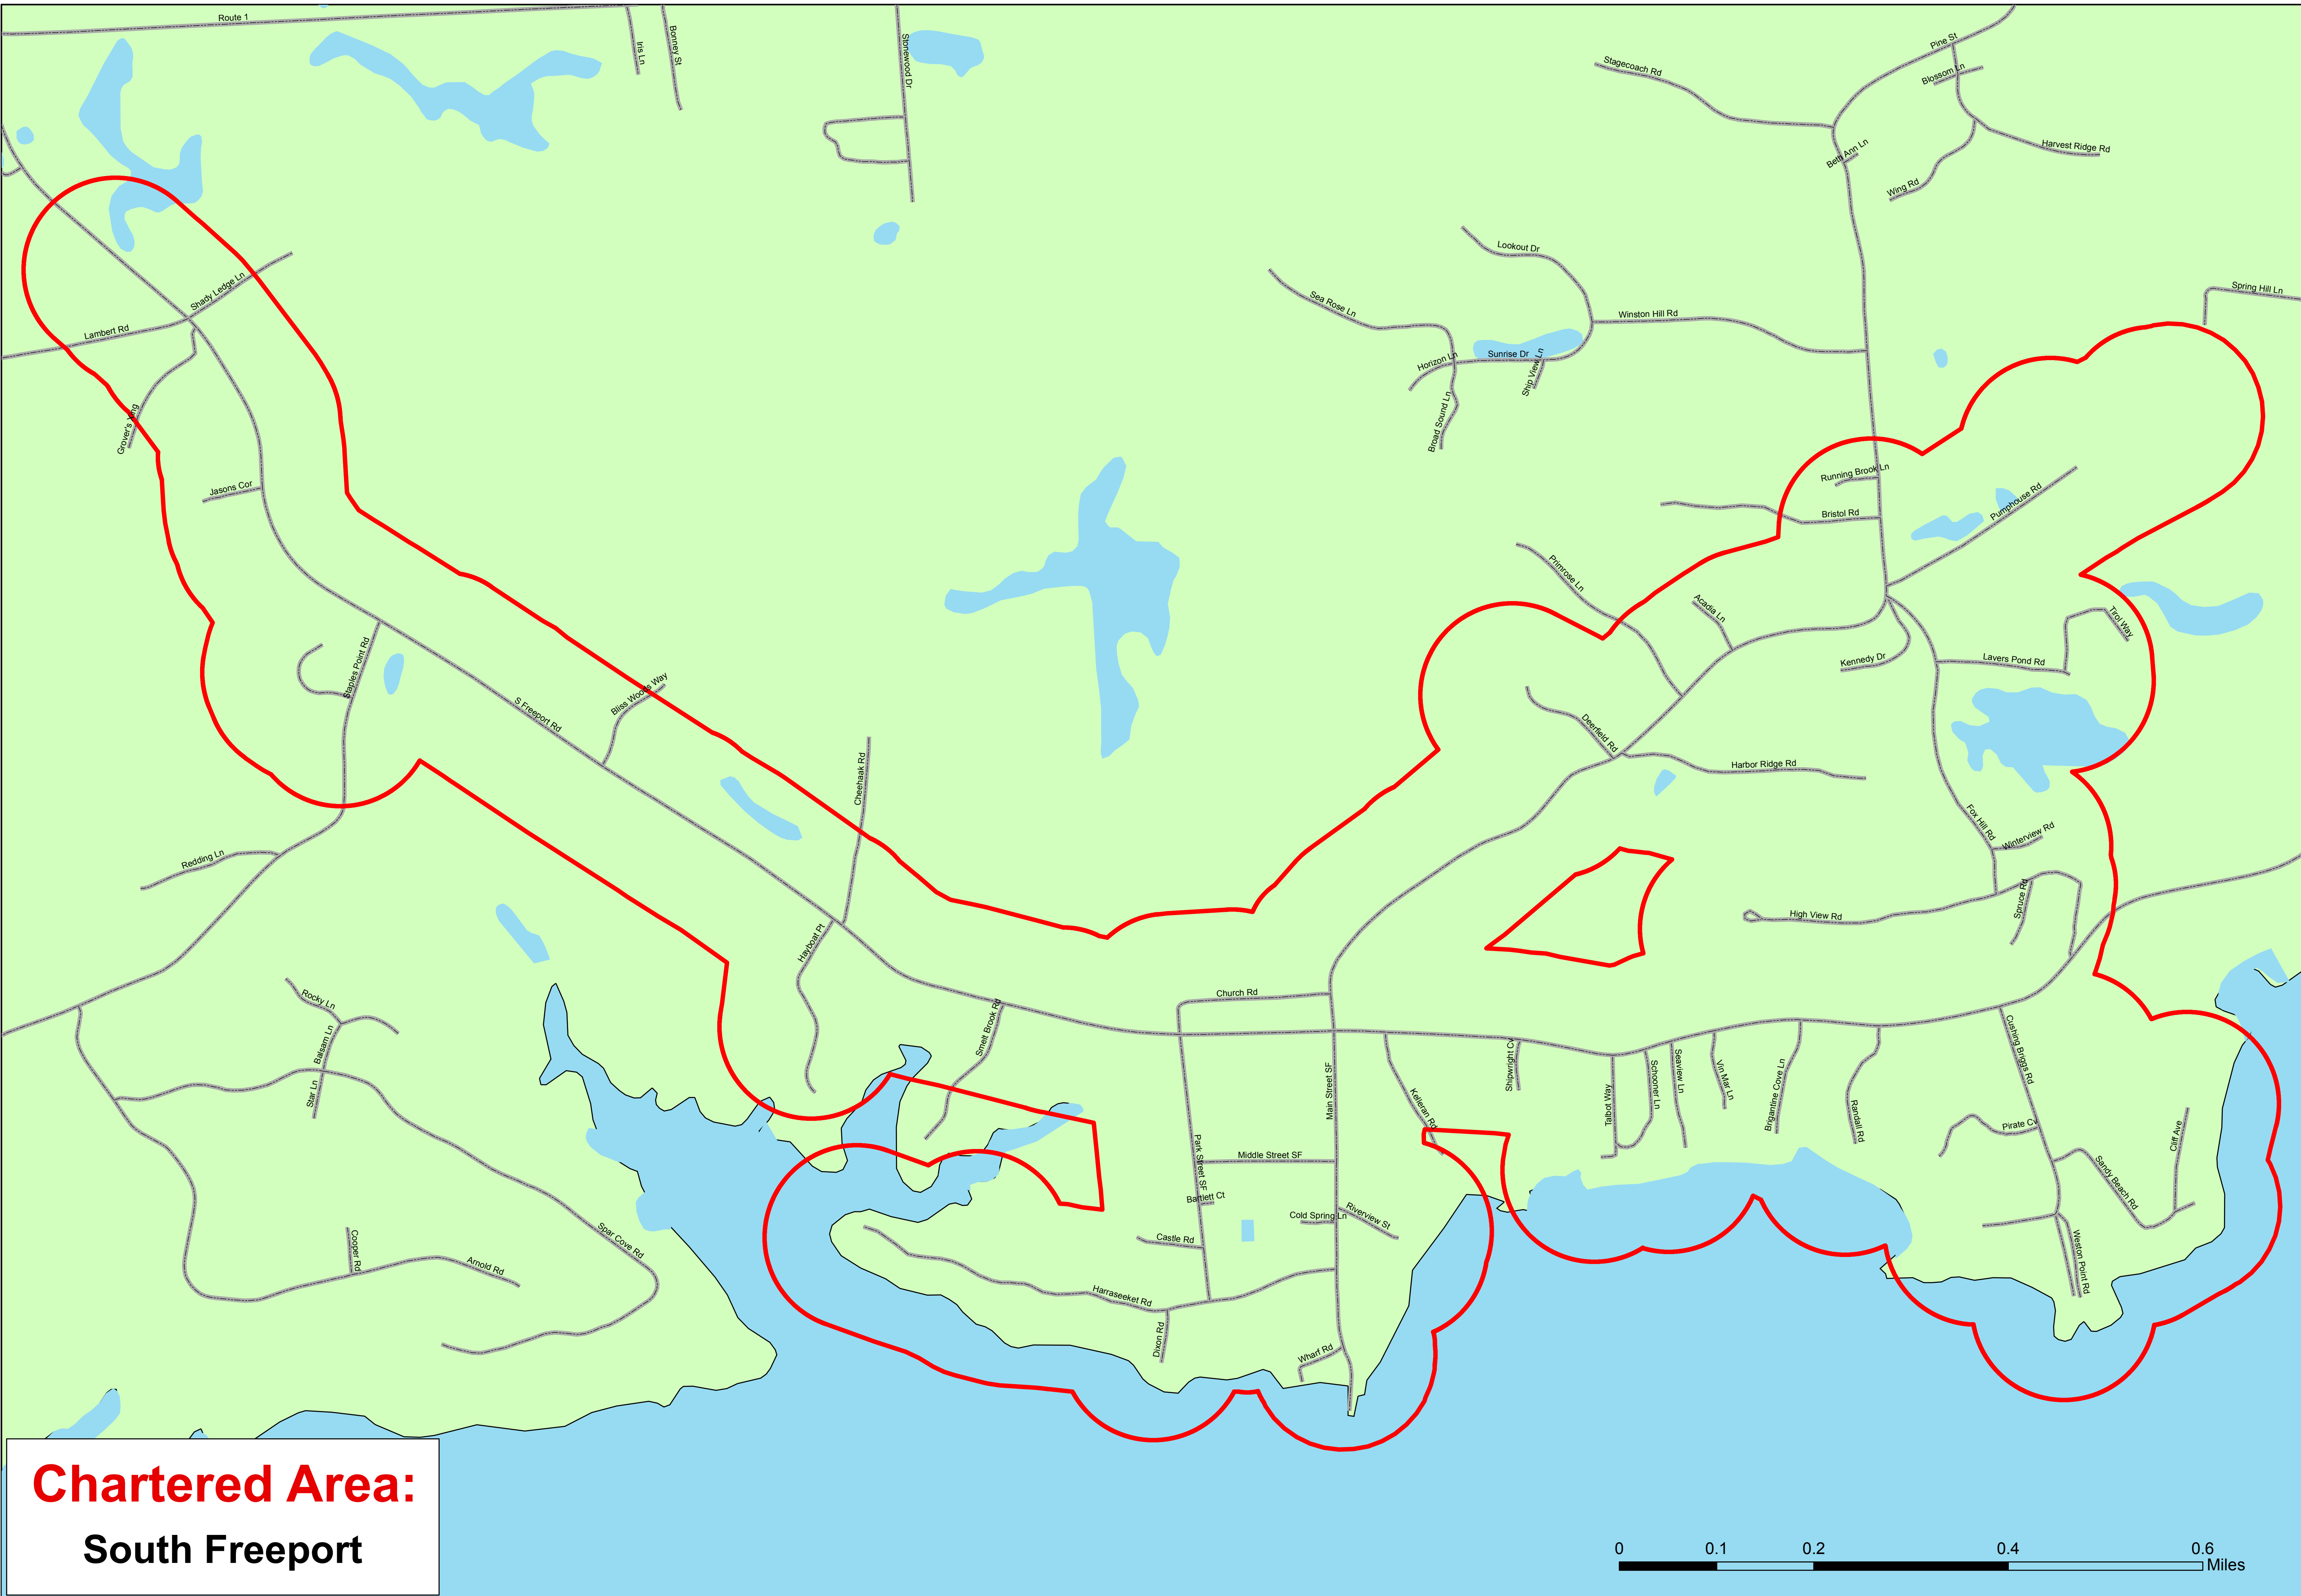

South Freeport Water District

South Freeport System

Service Area Map

Chartered Area:
South Freeport

Legend
SFWD Service Area

0 0.1 0.2 0.4 0.6 Miles

DATE: MARCH 2018
CONTRACT OPERATOR:
MAINE WATER COMPANY