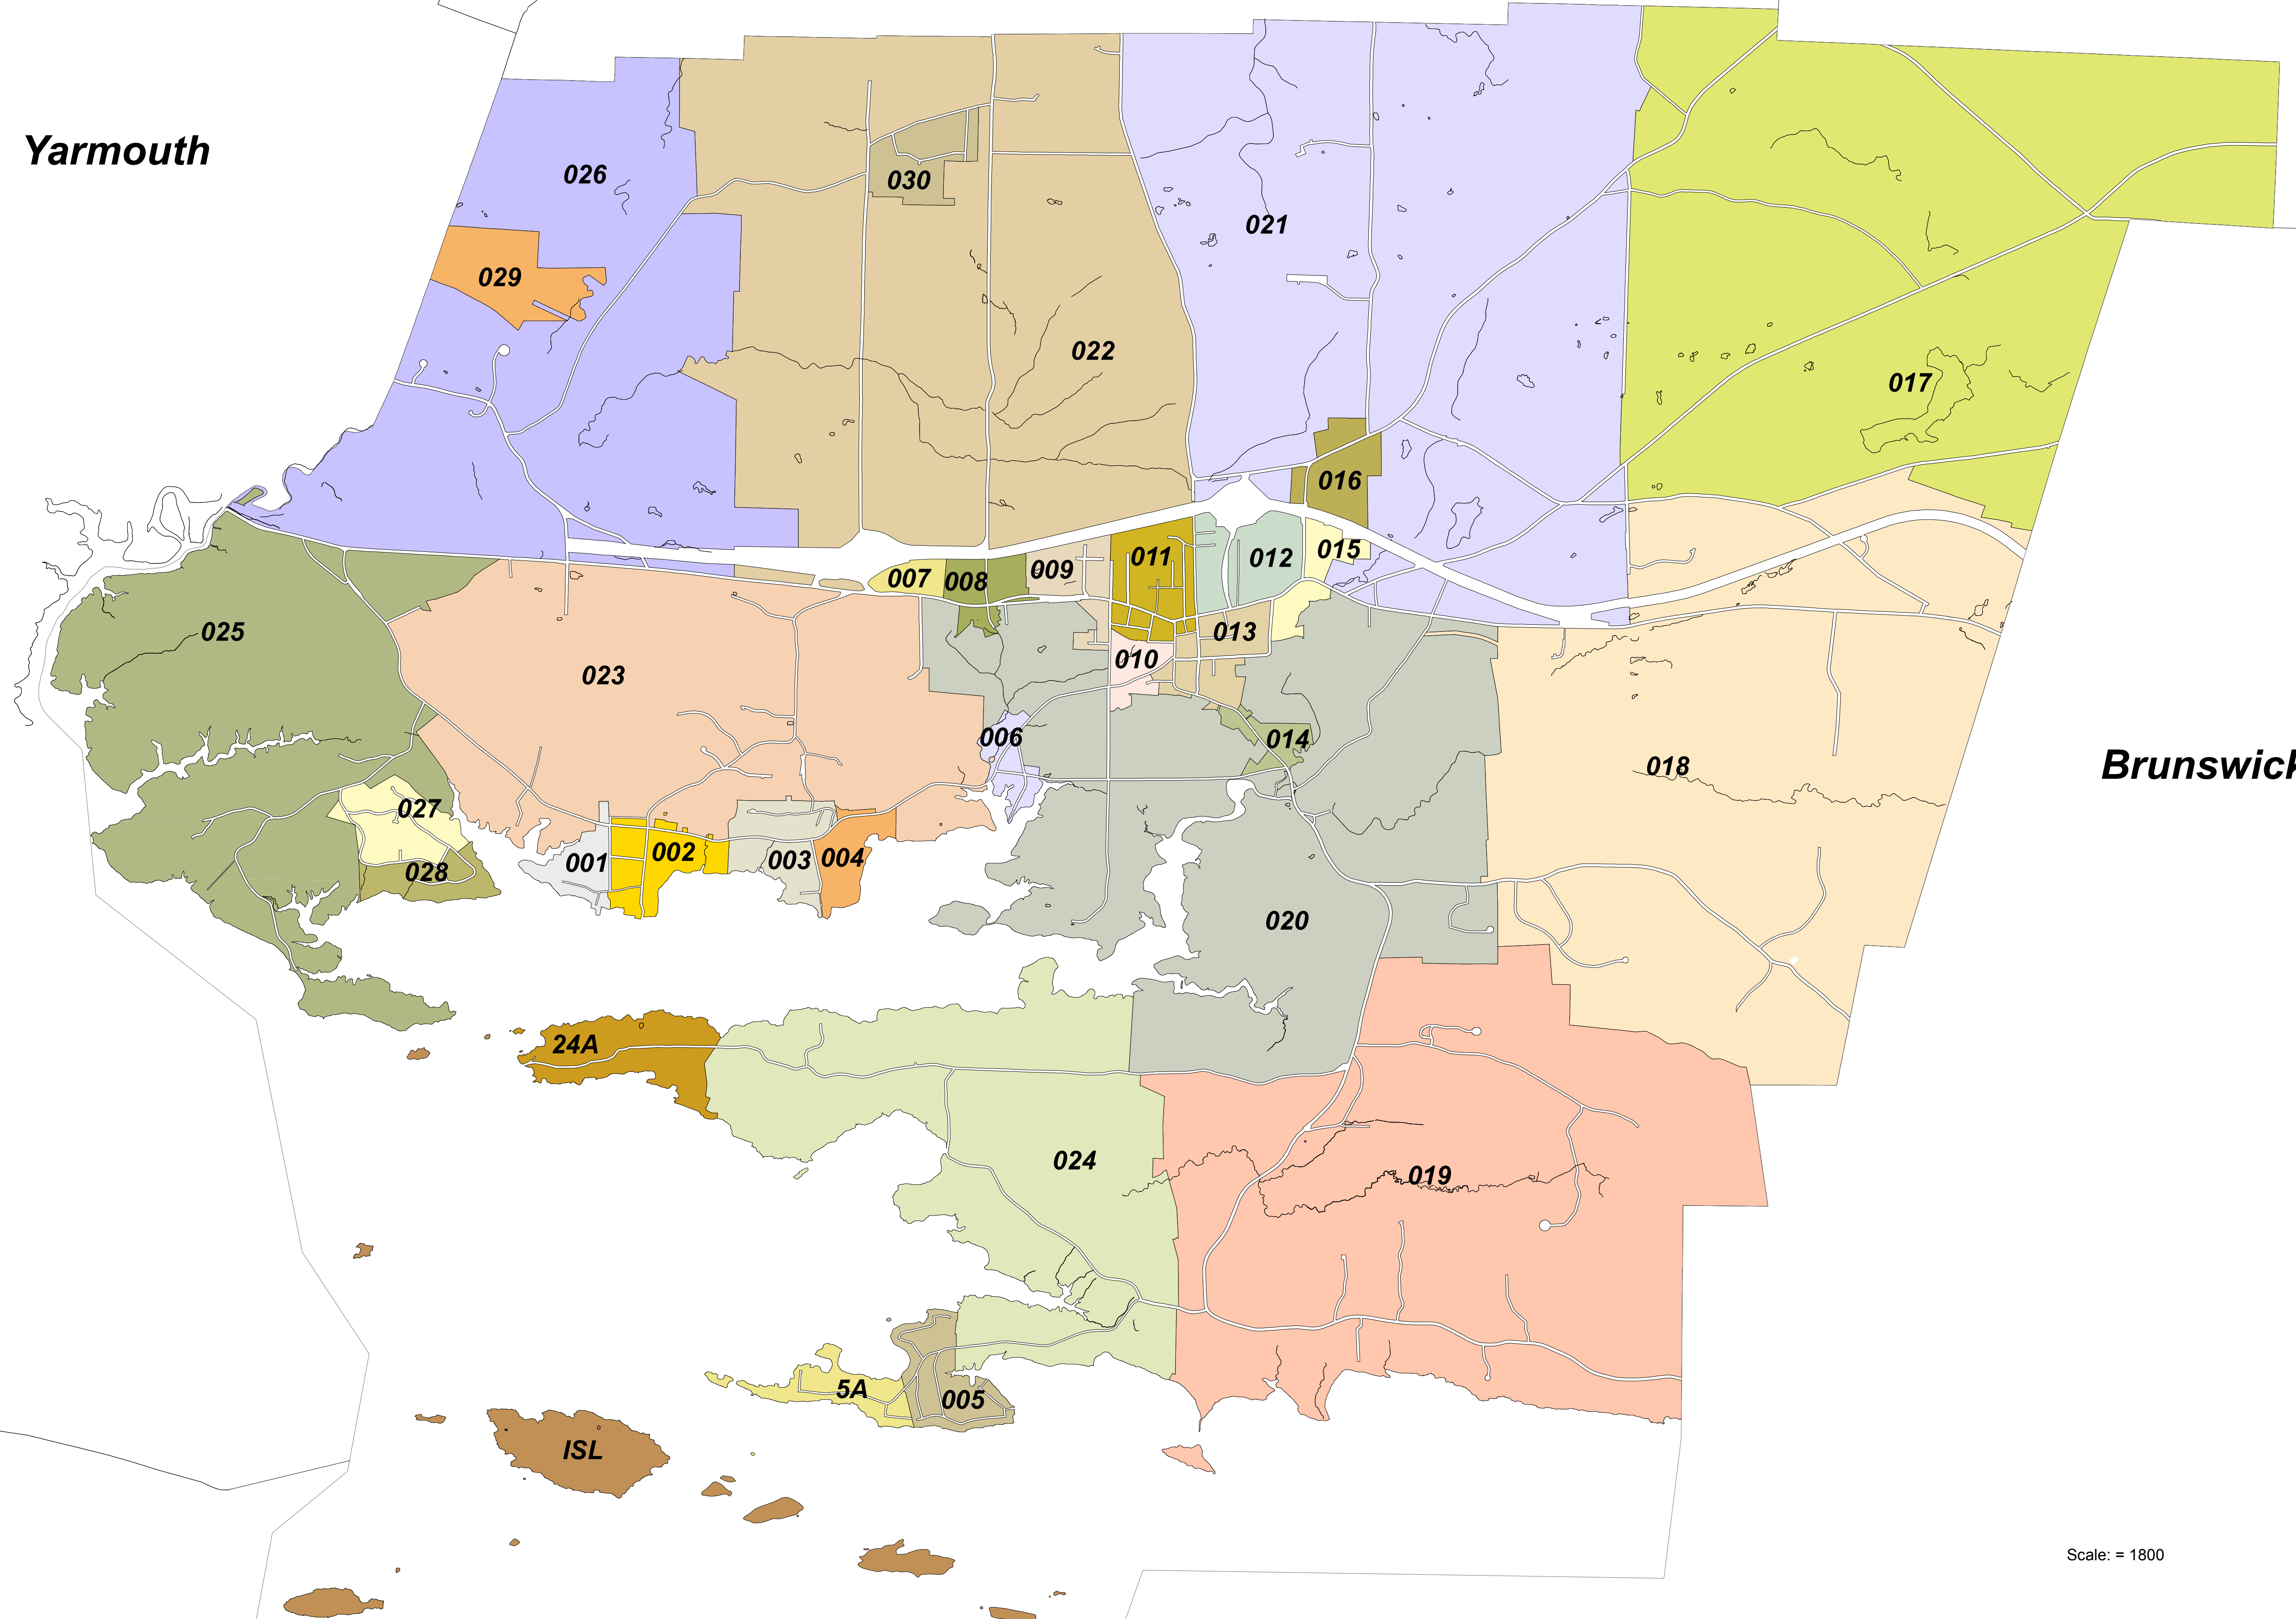

TOWN OF FREEPORT, MAINE

PROPERTY MAPS

gisSolutions  
James H. Thomas  
gisSolutions of Maine  
Cumberland, Maine  
jht@maine.rr.com

These maps are intended to be used for the purpose of Property Tax Assessments and should not be used for conveyances.  
Revised to April 1st

MAP INDEX

North Yarmouth

Pownal

Durham

Yarmouth

Scale: = 1800