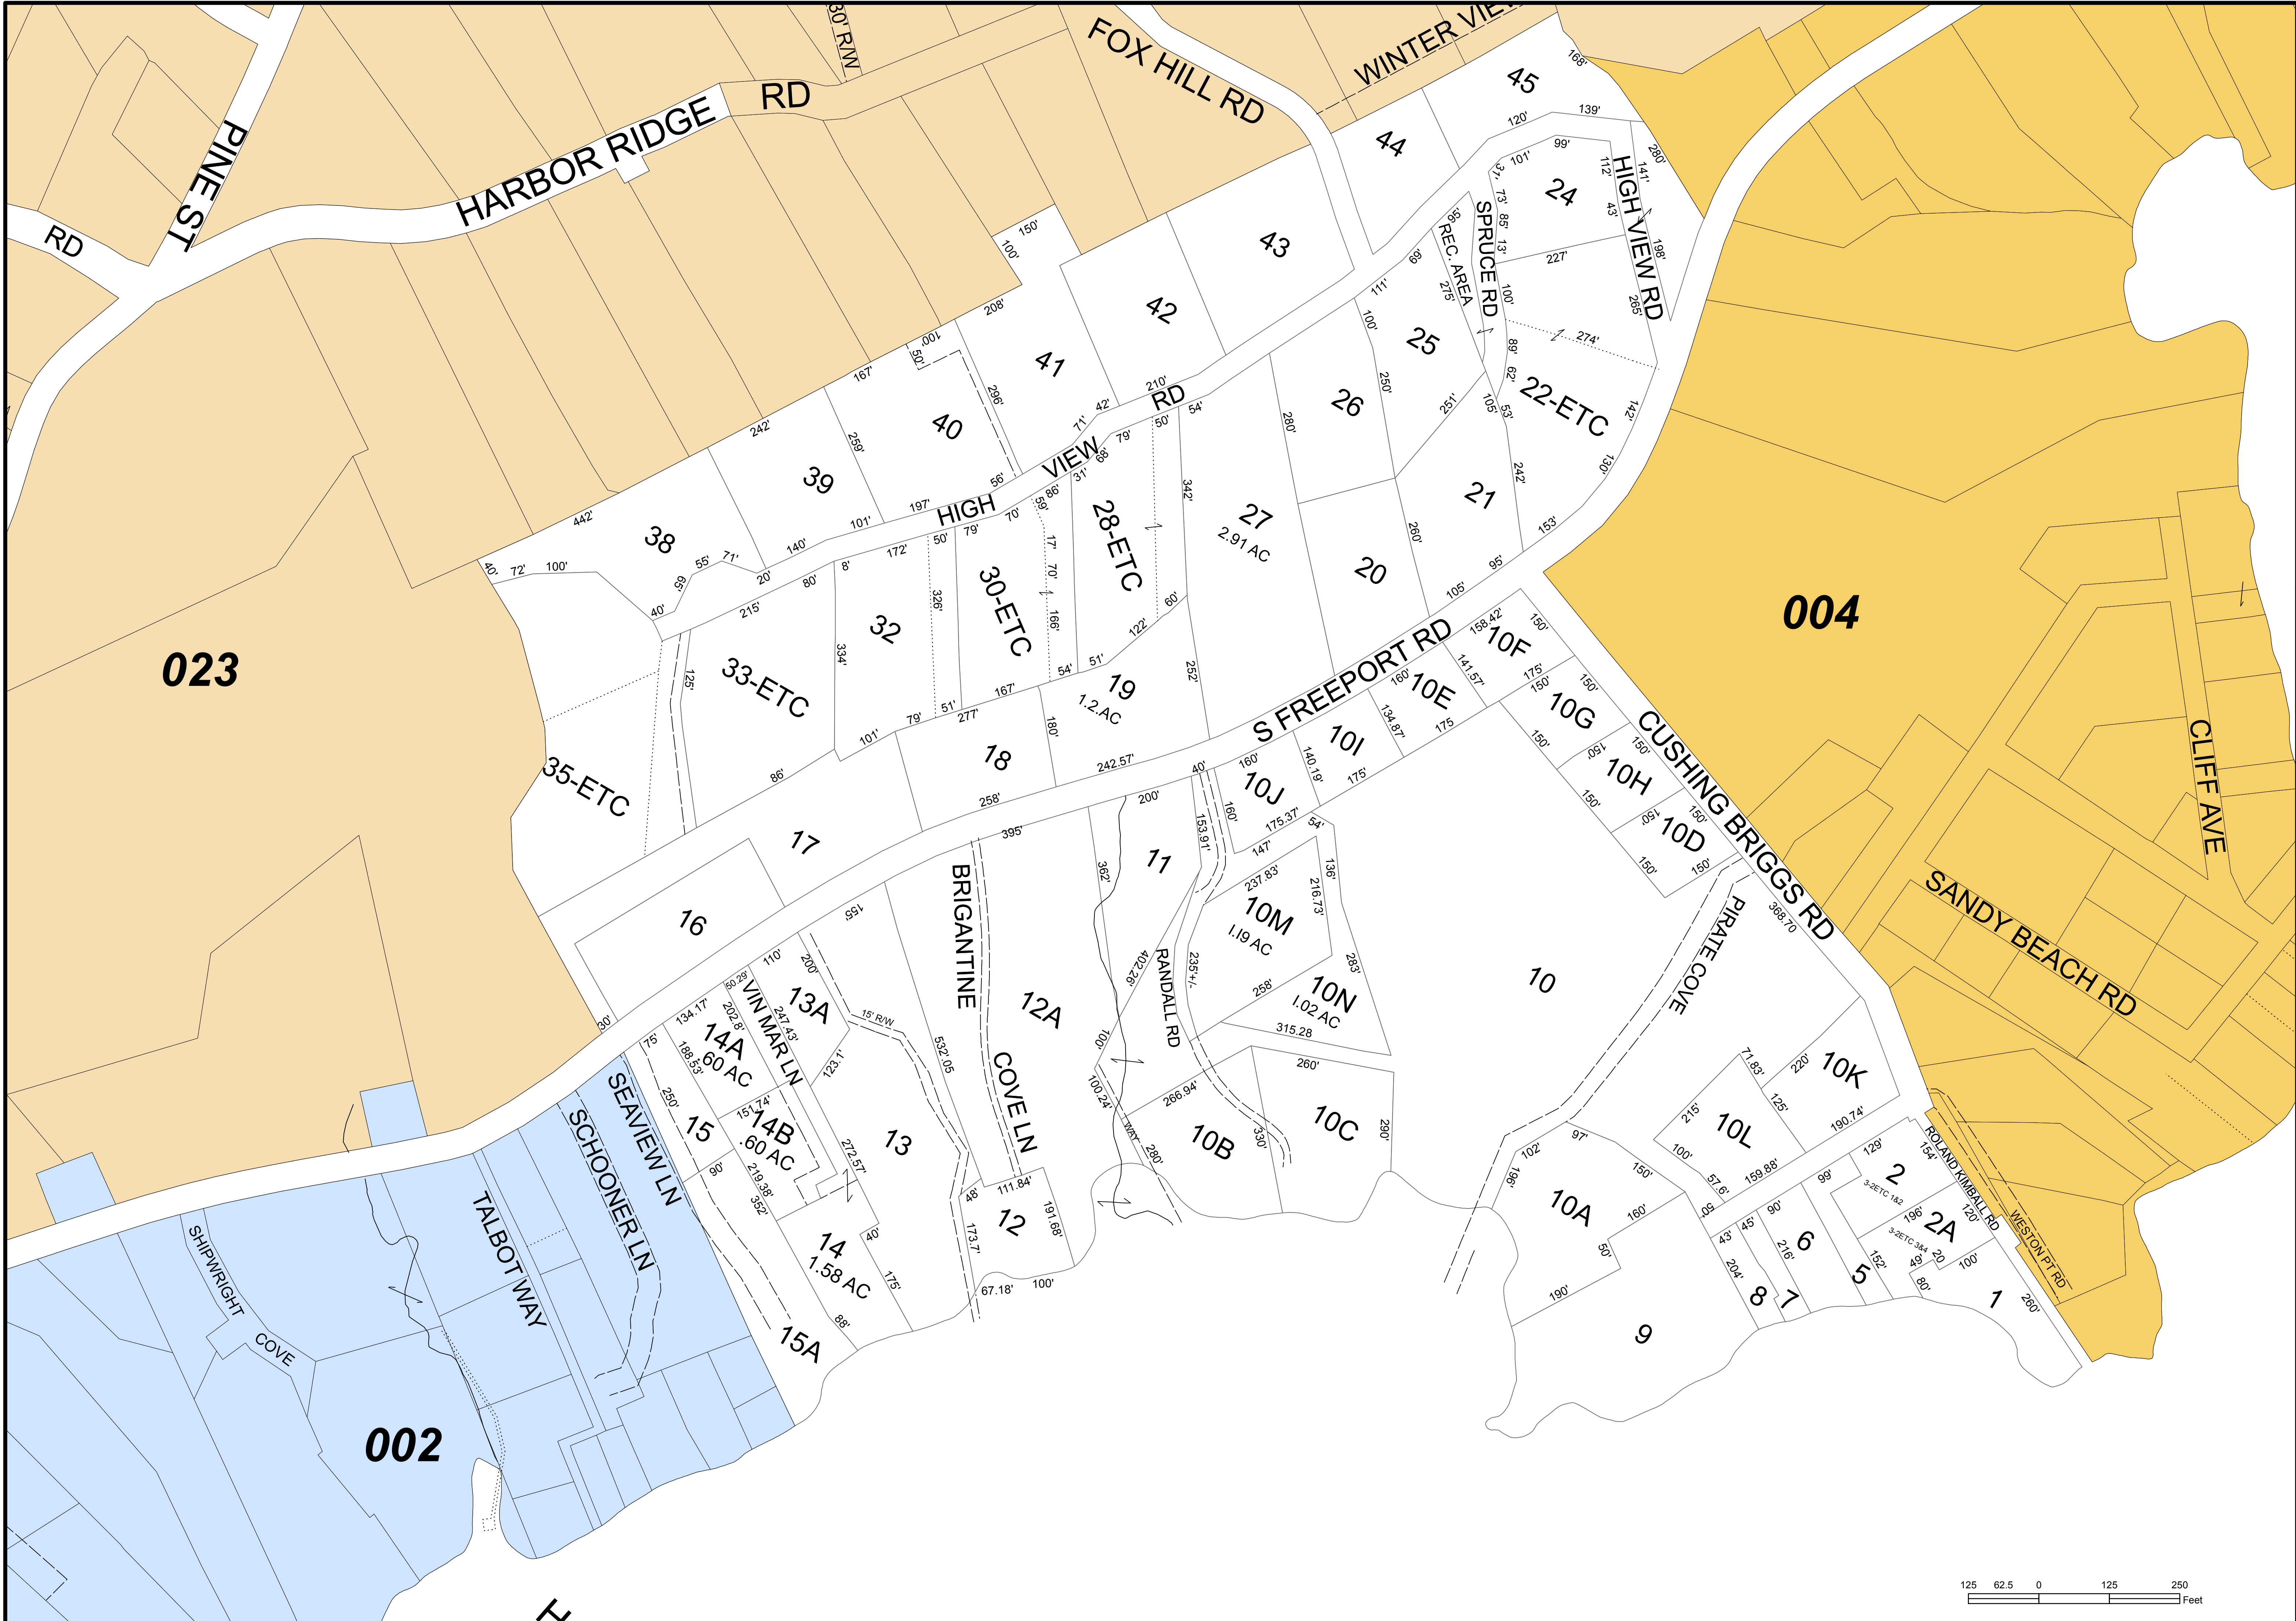

PROPERTY MAPS
TOWN OF FREEPORT, MAINE

gisSolutions
James H. Thomas
Tax Assessments of Property
Cumberland, Maine
jht@maine.rr.com

These maps are intended to be used for the purpose of Property Tax Assessments and should not be used for conveyances.
Revised to April 1st

Scale: = 125

2017
MAP: 003

023

002

004