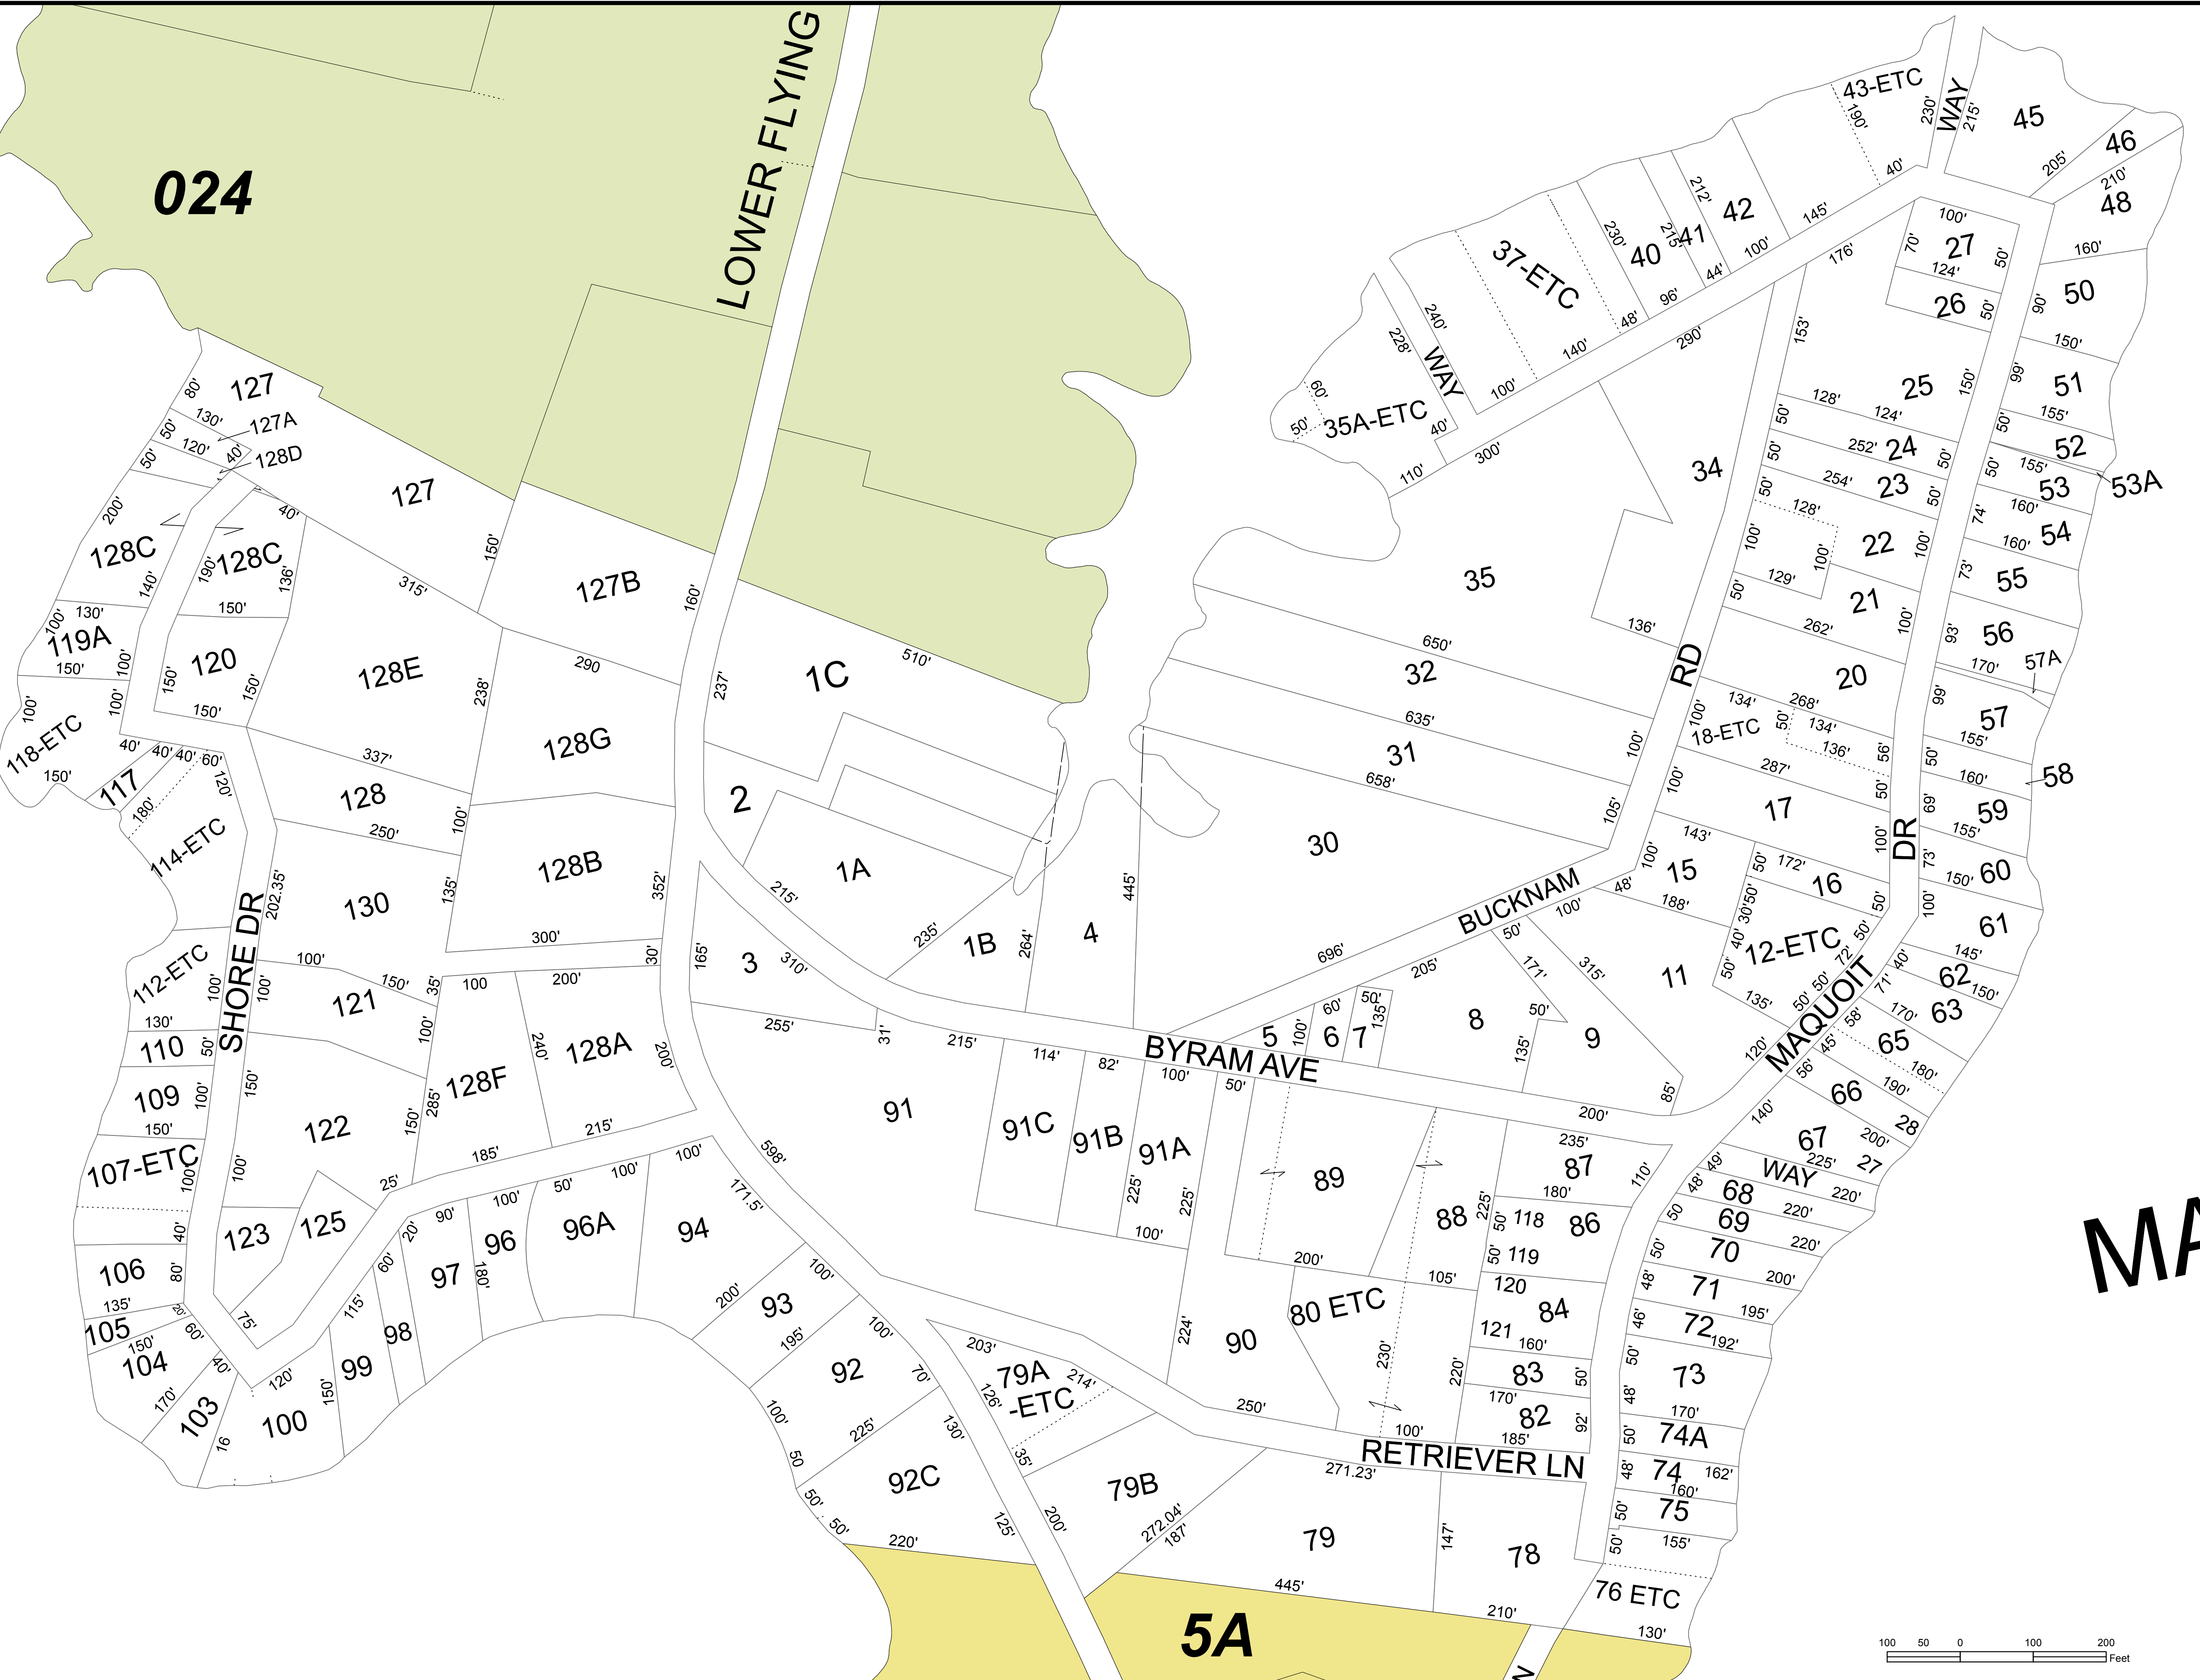

TOWN OF FREEPORT, MAINE

PROPERTY MAPS

James H. Thomas
gisSolutions of Maine
Cumberland, Maine
jht@maine.rr.com

These maps are intended to be used for the purpose of Property Tax Assessments and should not be used for conveyances.
Revised to April 1st

Scale: = 100

2017

MAP: 005

MA