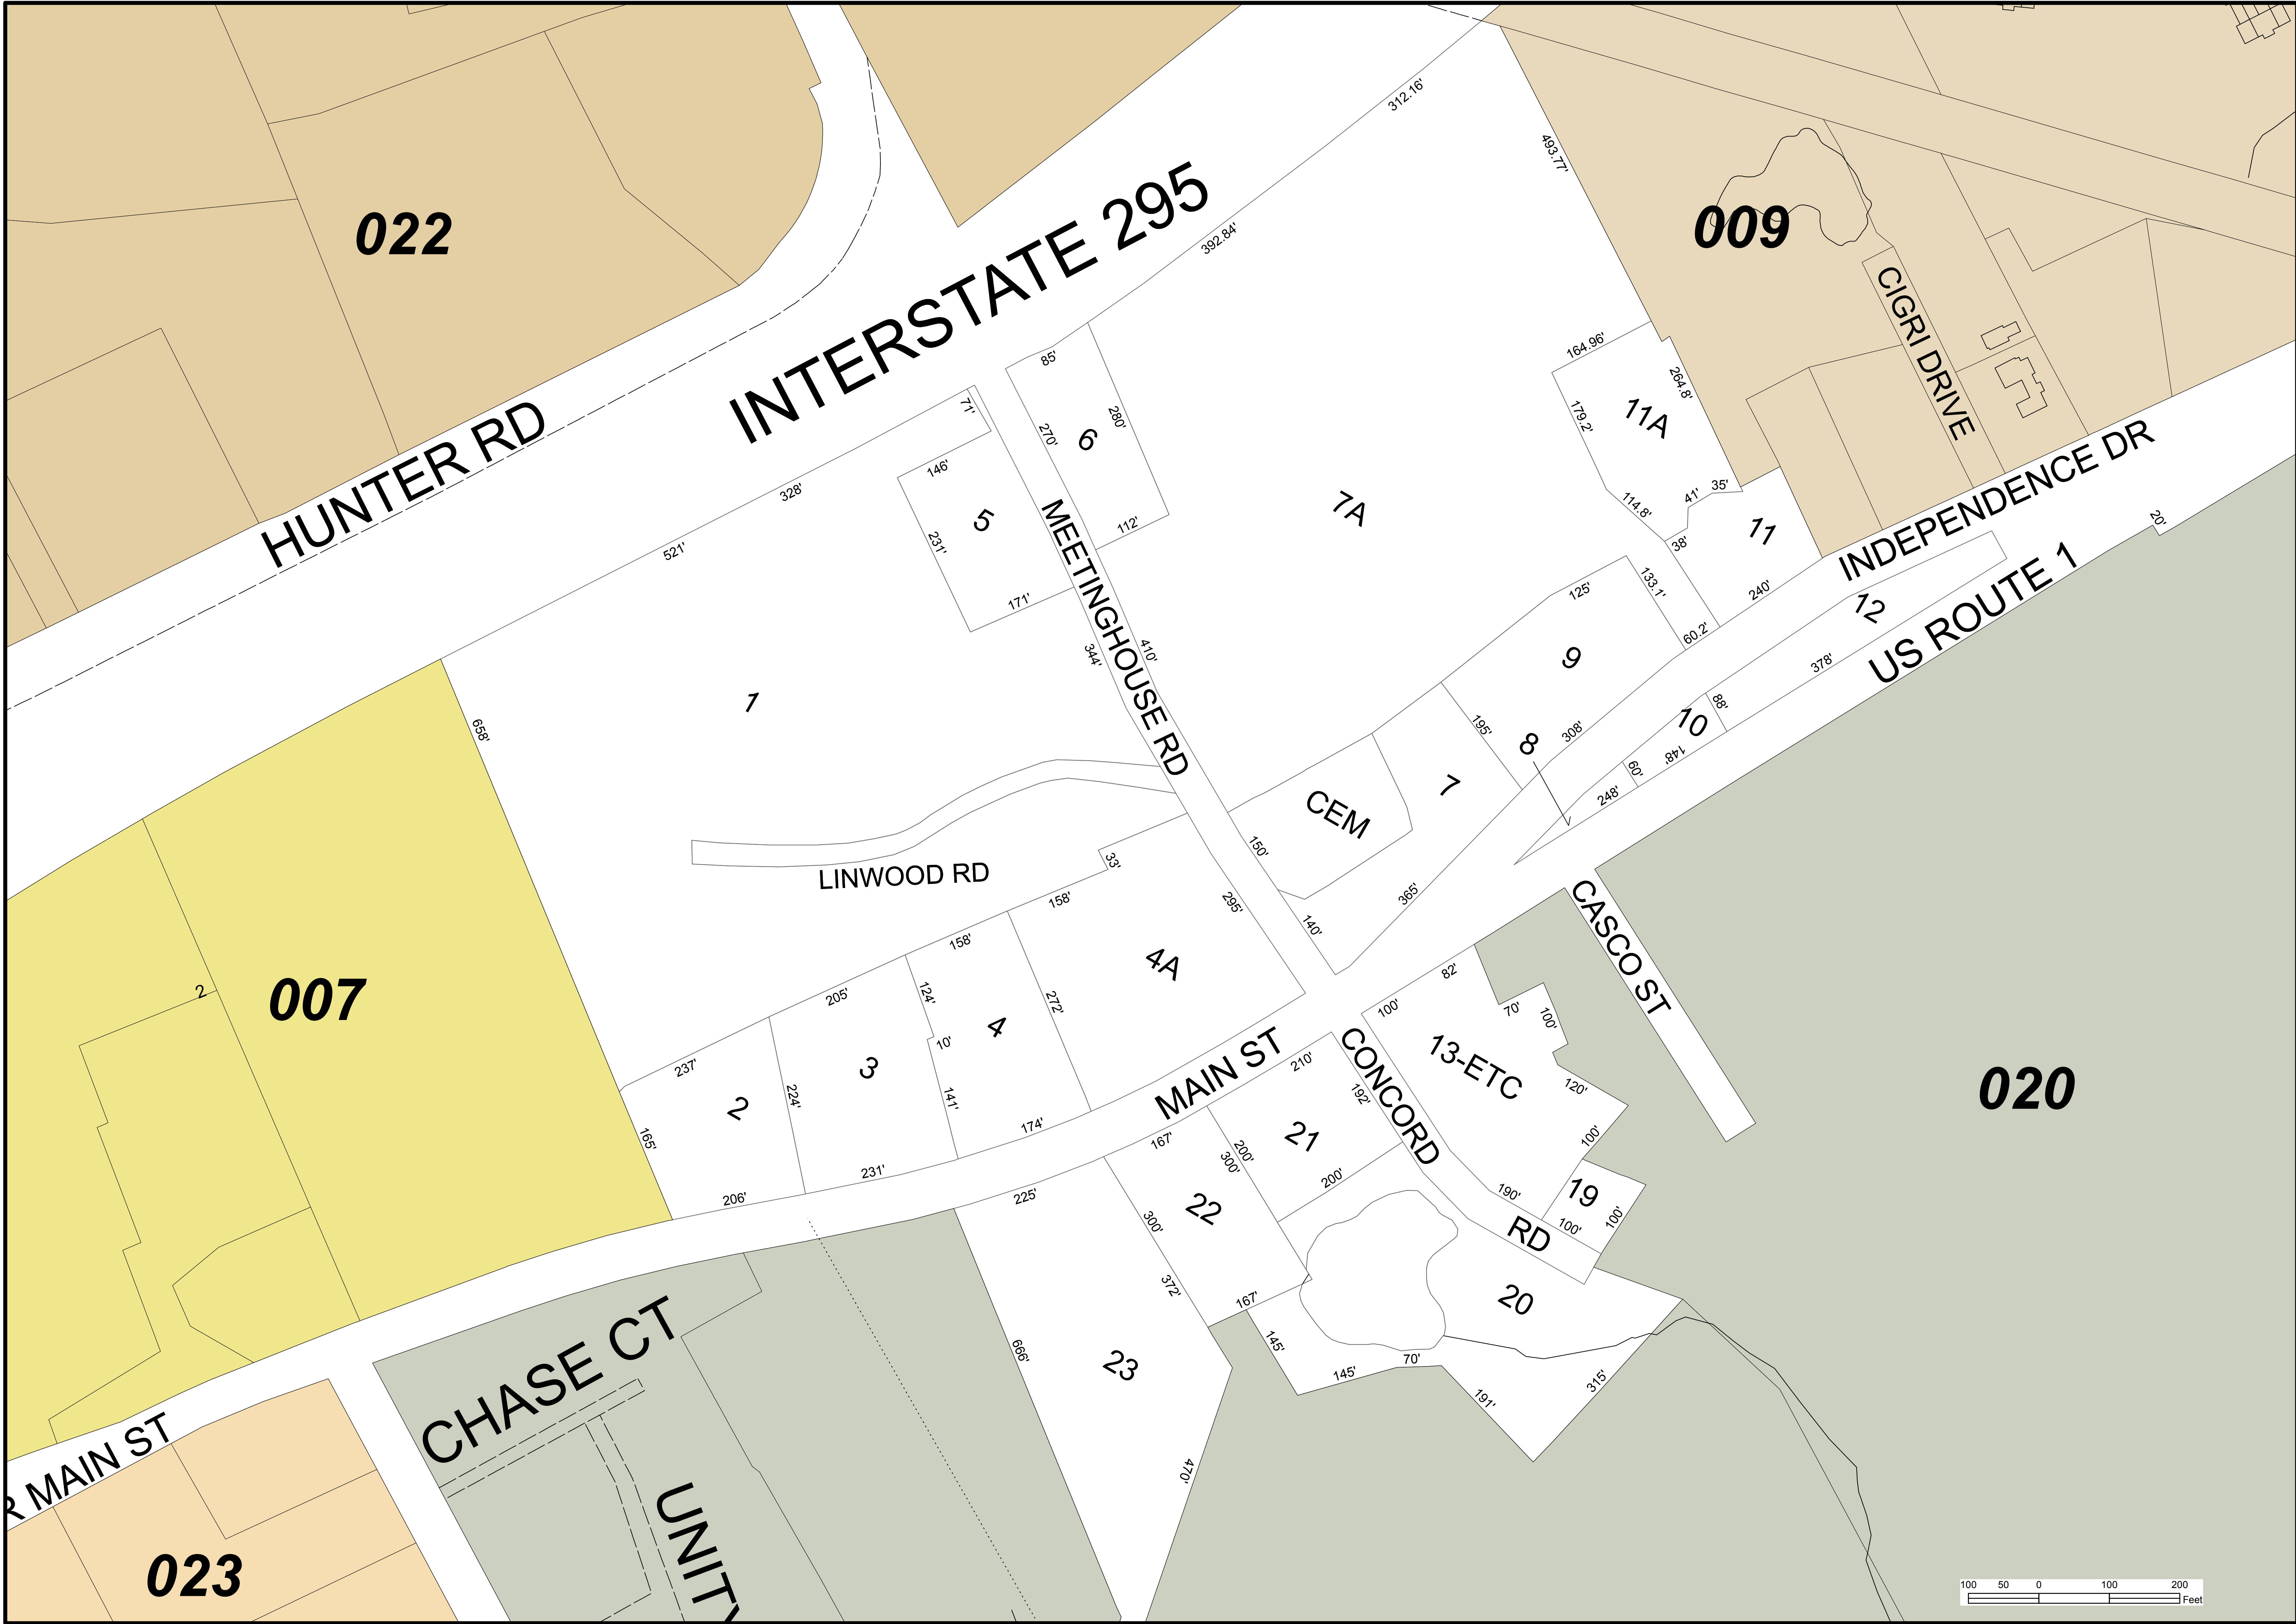

TOWN OF FREEPORT, MAINE

PROPERTY MAPS

James H. Thomas  
gisSolutions of Maine  
Cumberland, Maine  
jht@maine.rr.com

These maps are intended to be used for the purpose of Property Tax Assessments and should not be used for conveyances.  
Revised to April 1st

Scale: 1 inch = 100

2016

MAP: 008

022

009

HUNTER RD

INTERSTATE 295

CIGRI DRIVE

INDEPENDENCE DR

US ROUTE 1

MEETINGHOUSE RD

LINWOOD RD

CASCO ST

MAIN ST

CONCORD RD

CHASE CT