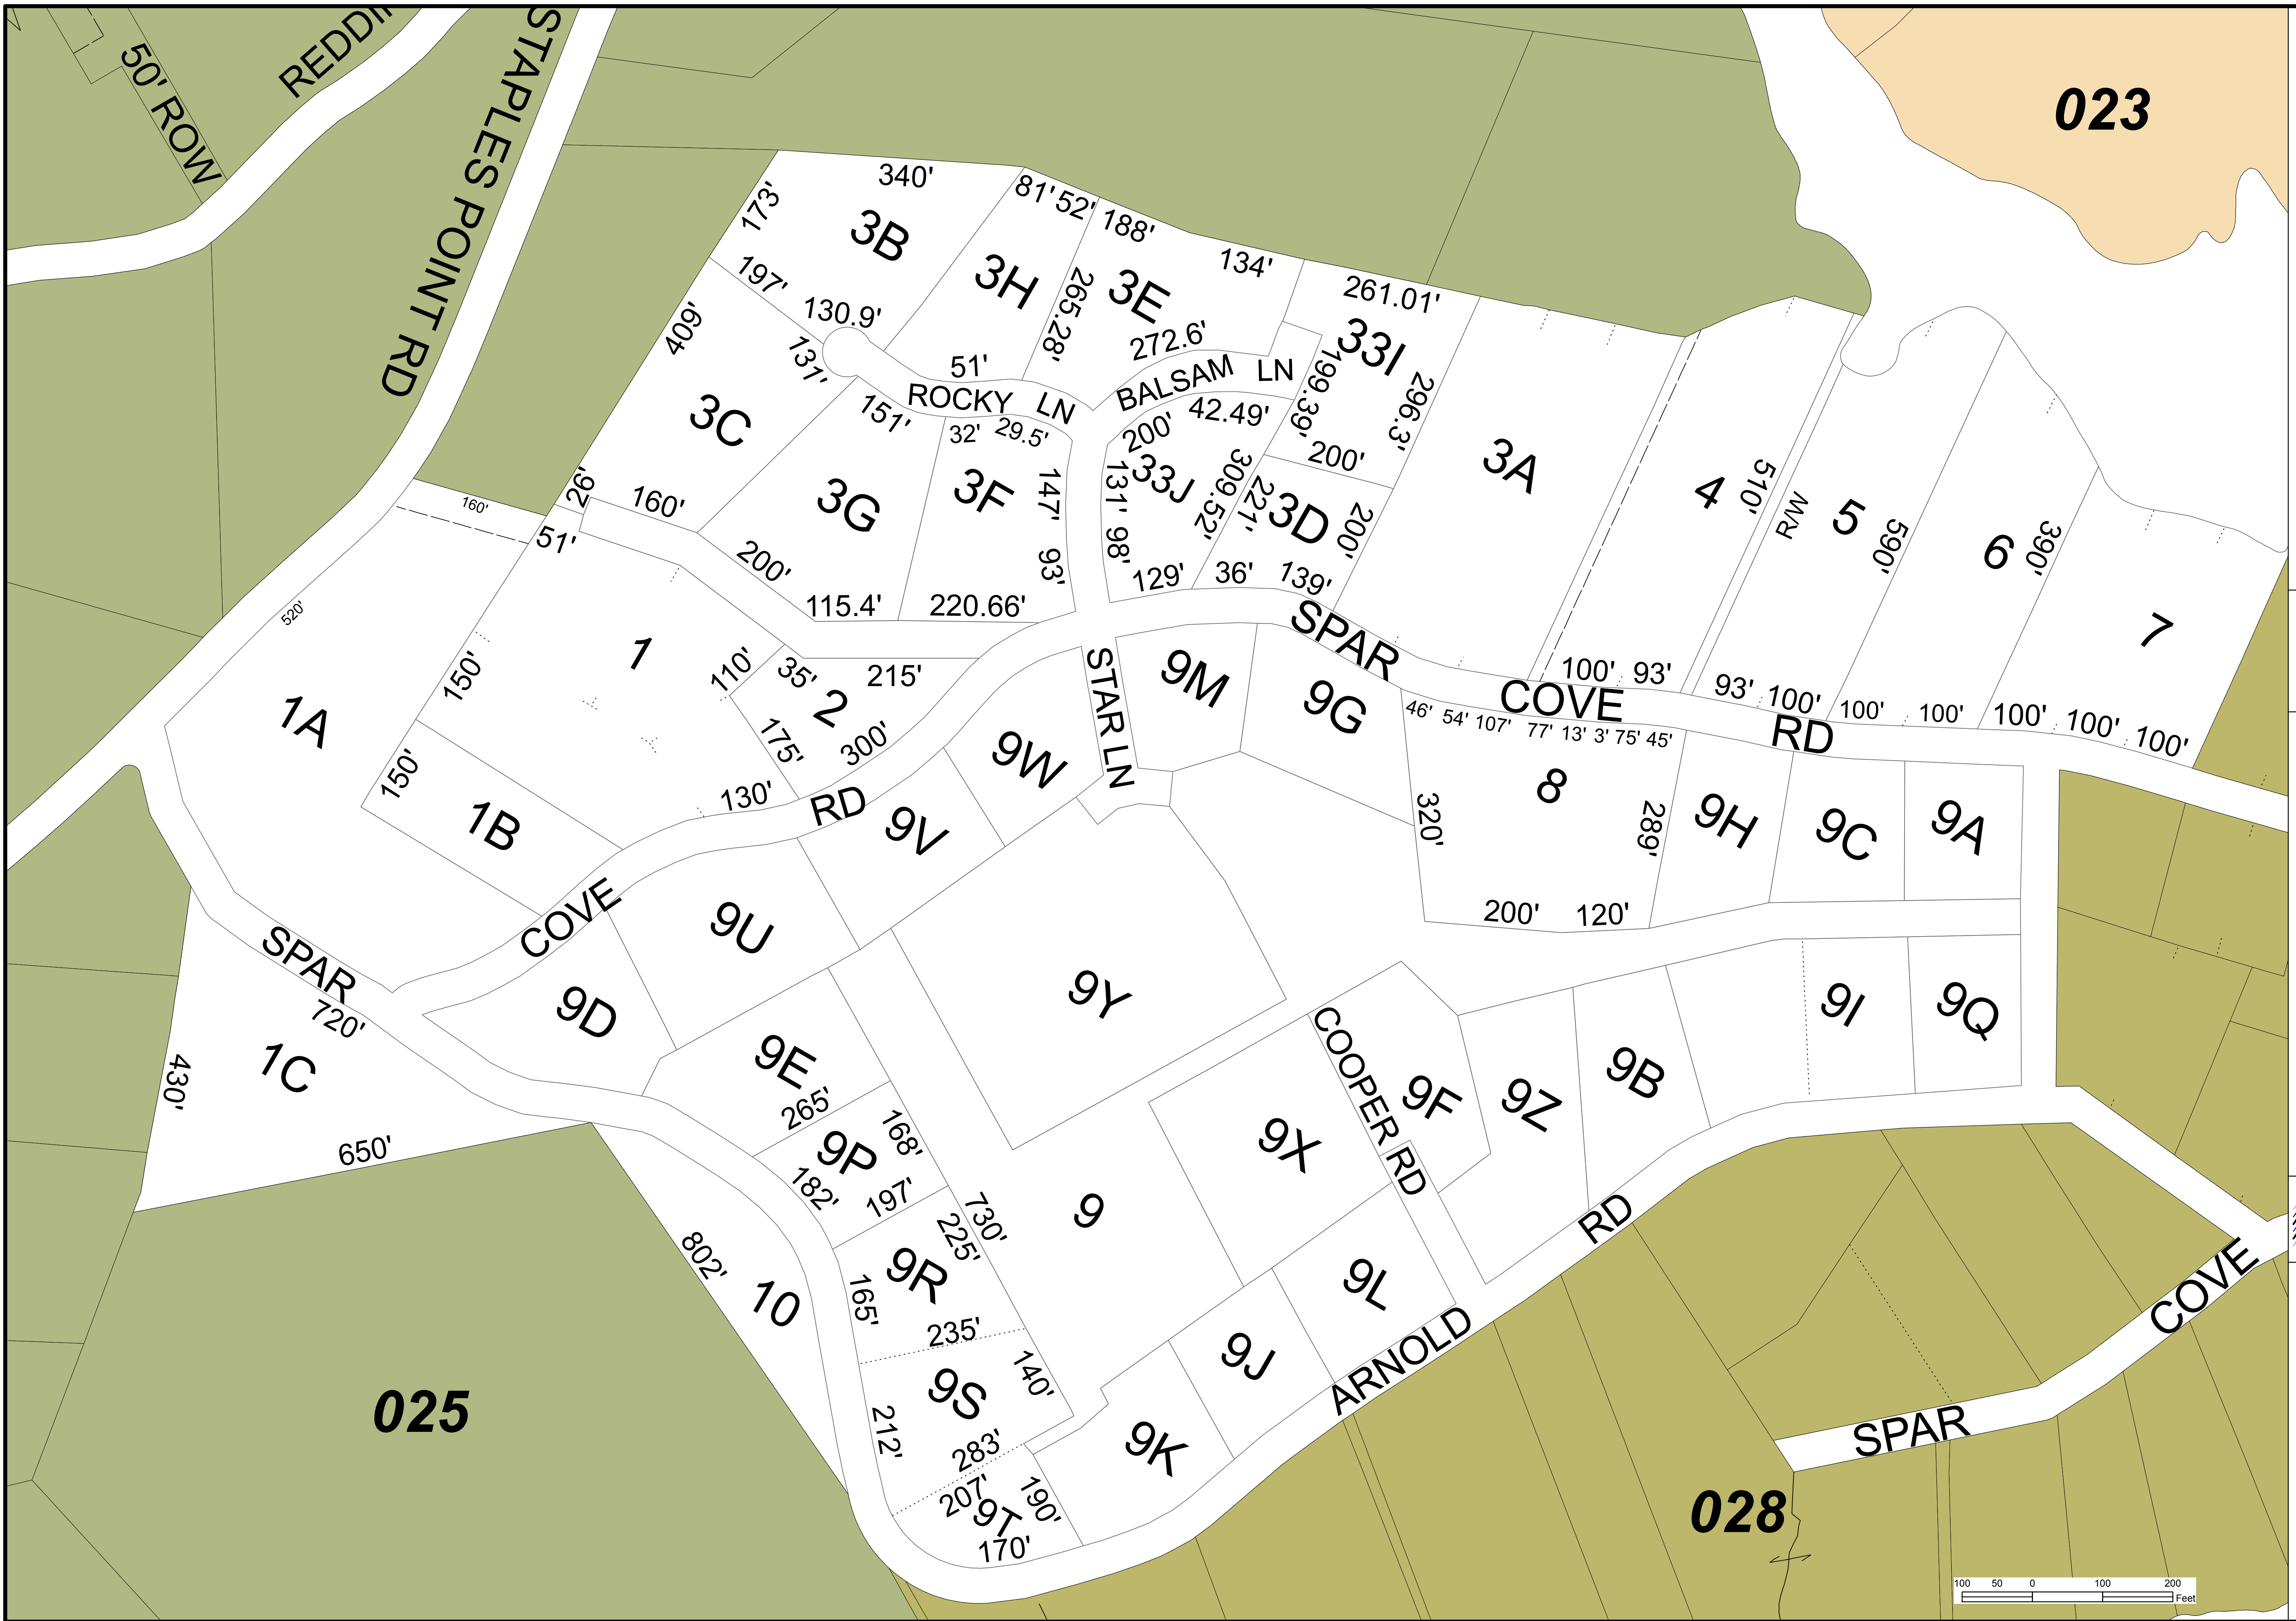

PROPERTY MAPS  
TOWN OF FREEPORT, MAINE

James H. Thomas  
gisSolutions of Maine  
Cumberland, Maine  
jh@maine.rr.com

These maps are intended to be used for the purpose of Property Tax Assessments and should not be used for conveyances.  
Revised to April 1st

Scale: = 100

2017  
MAP: 027

023

025

028