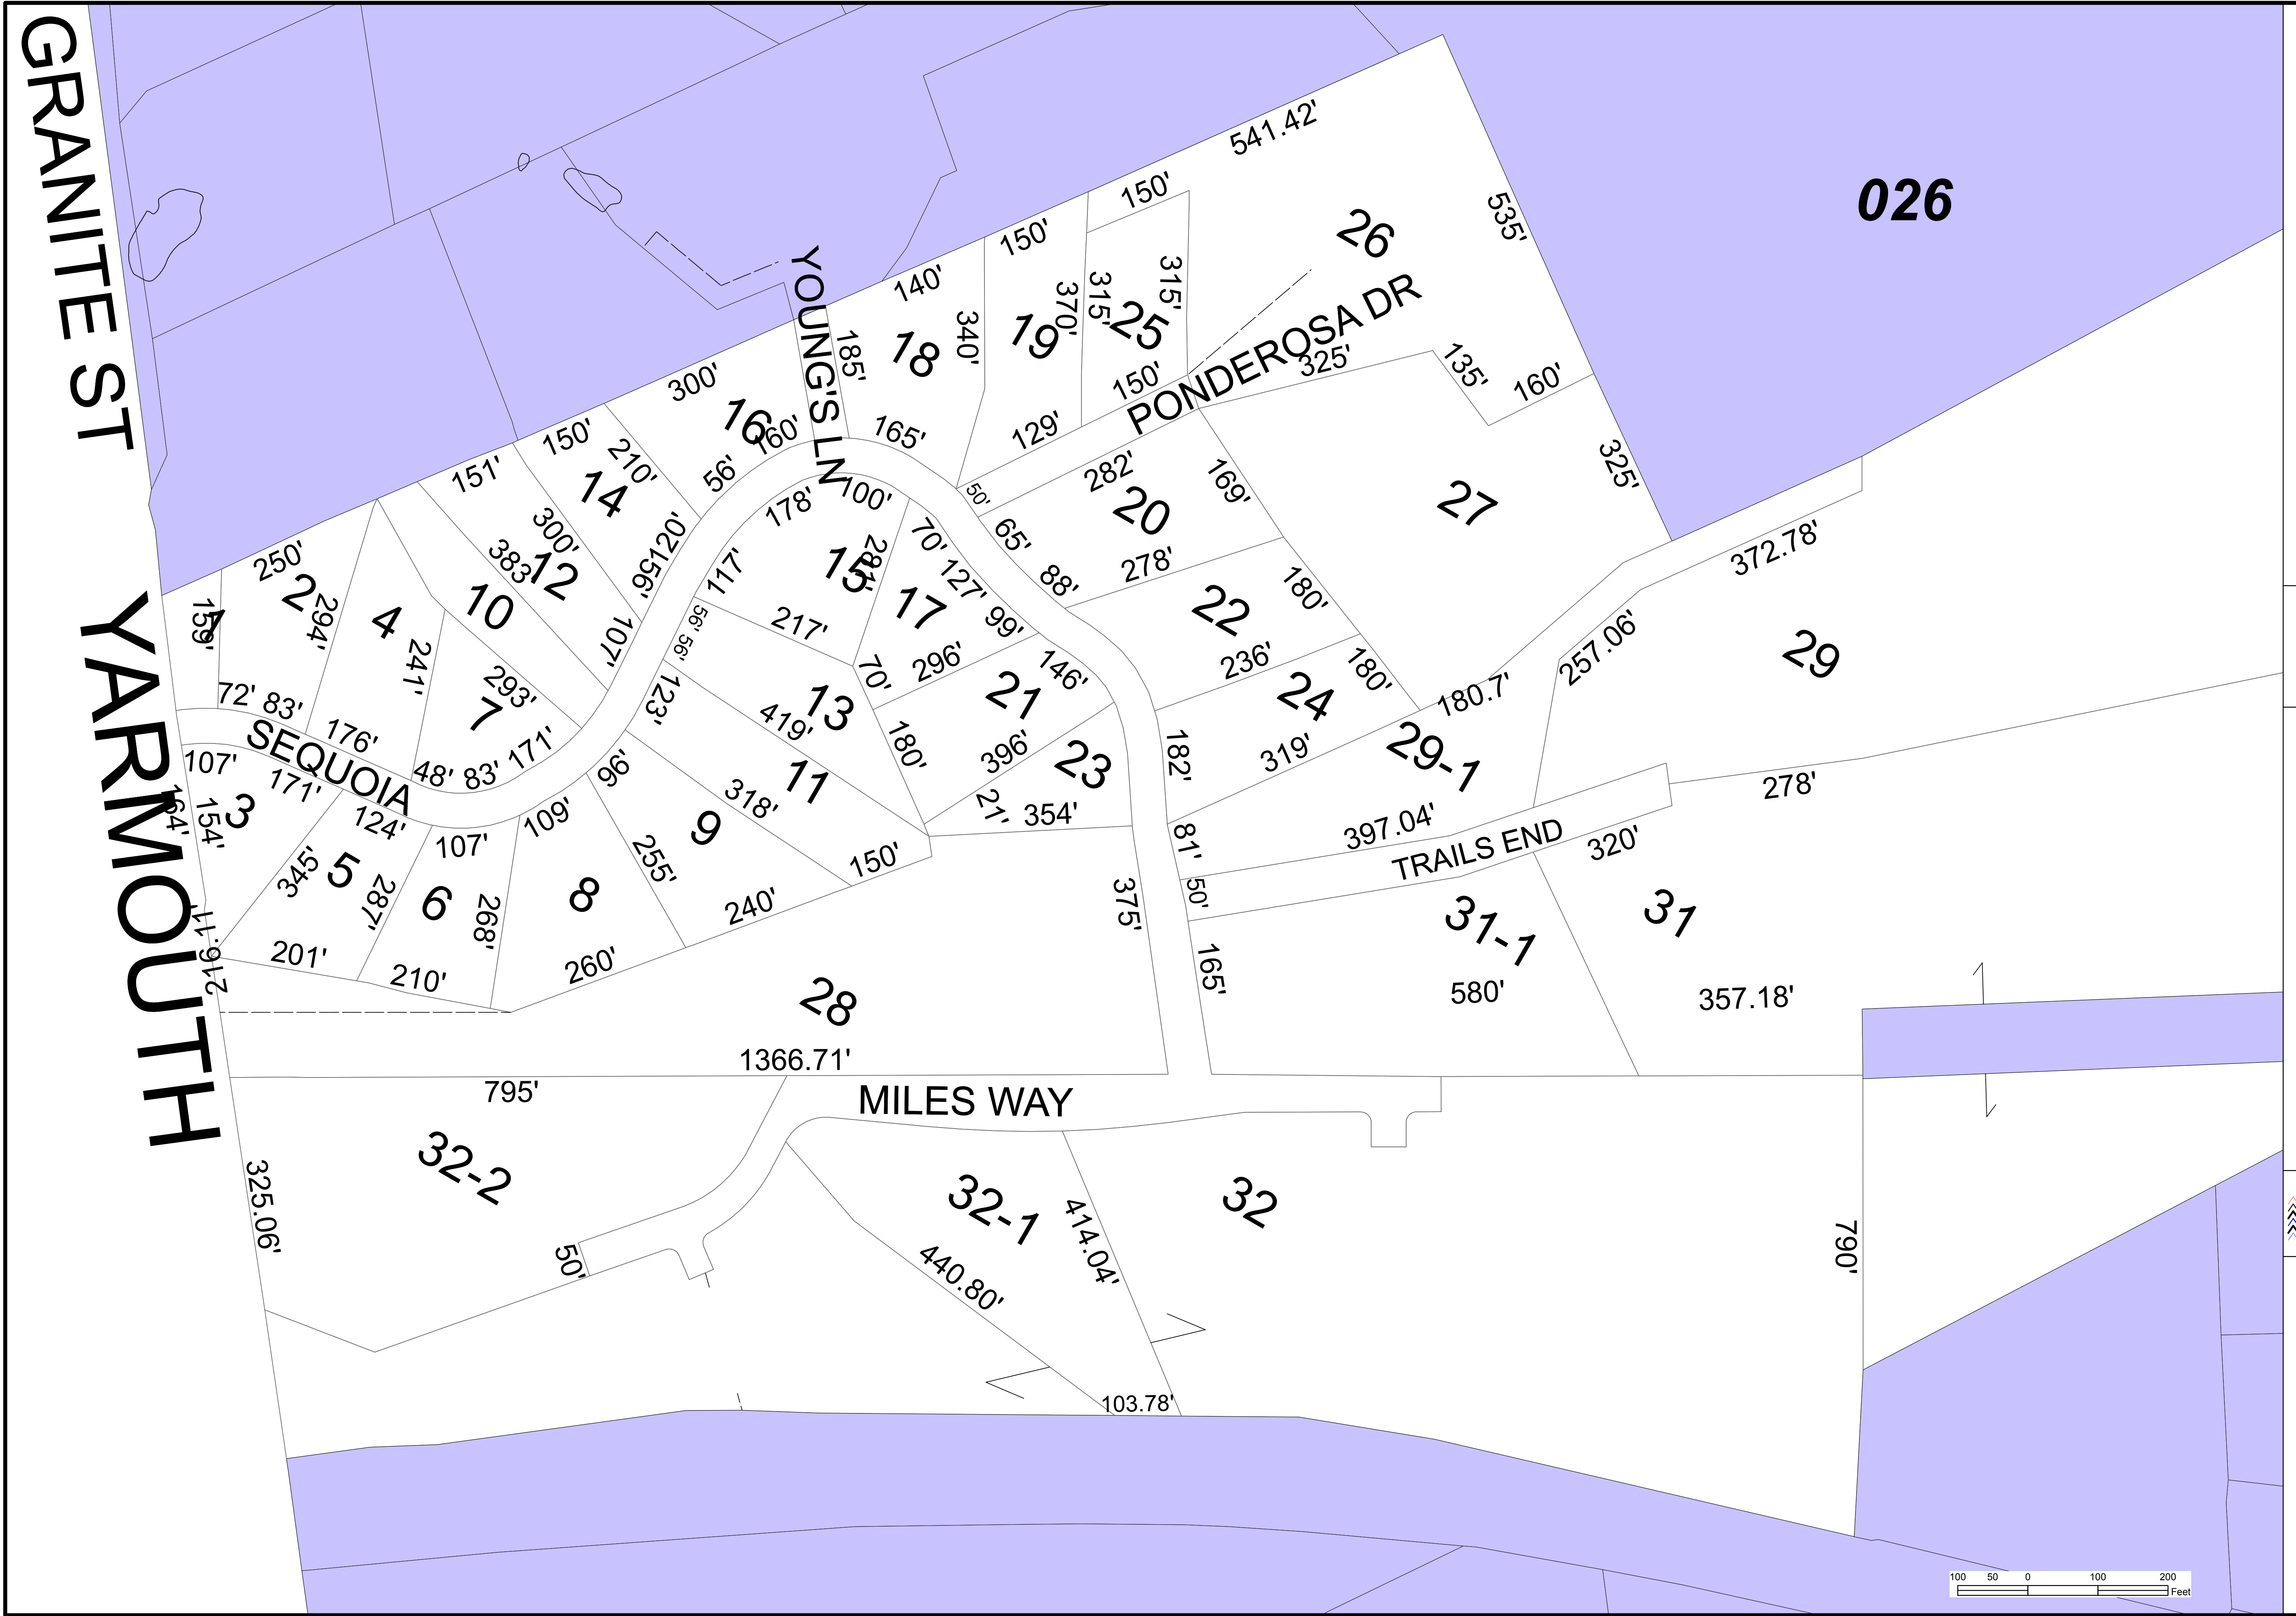

PROPERTY MAPS
TOWN OF FREEPORT, MAINE

gisolutions
James H. Thomas
Cumberland, Maine
jh@maine.rr.com

These maps are intended to be used for the purpose of Property Tax Assessments and should not be used for conveyances.
Revised to April 1st

Scale: = 100

2017

MAP: 029

GRANITE ST
YARMOUTH

026

29

28

32